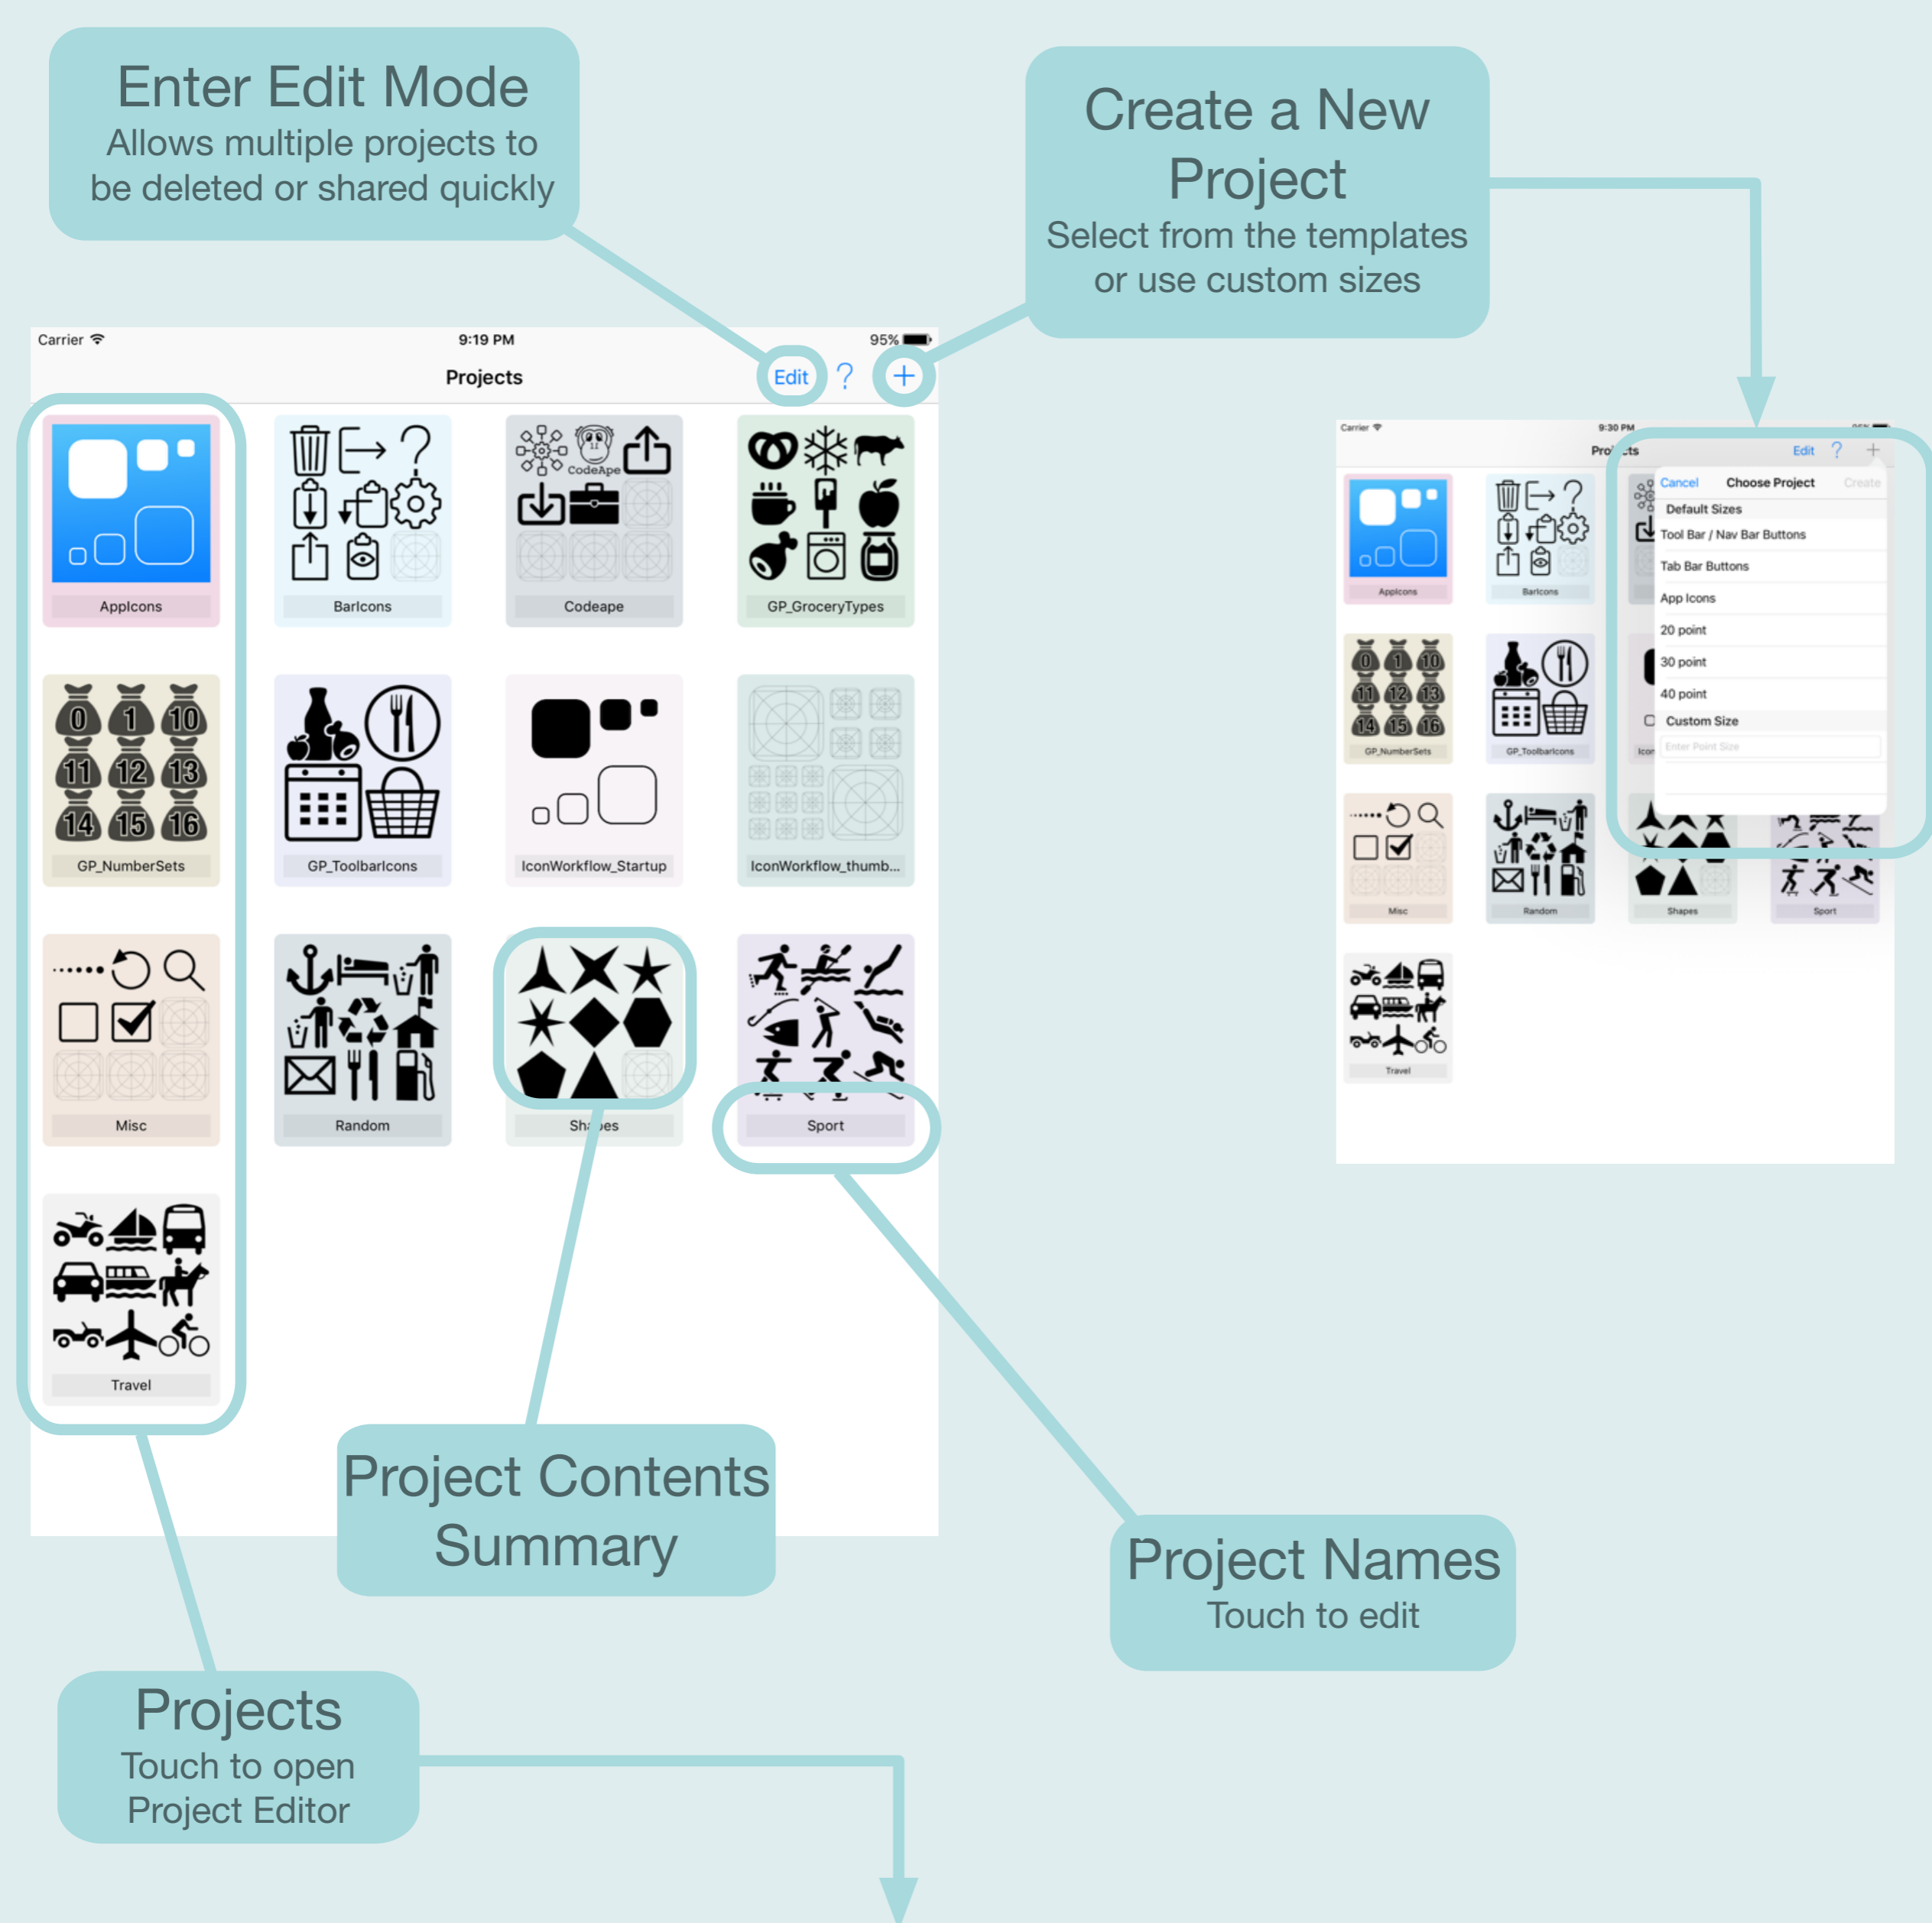

Project Browser