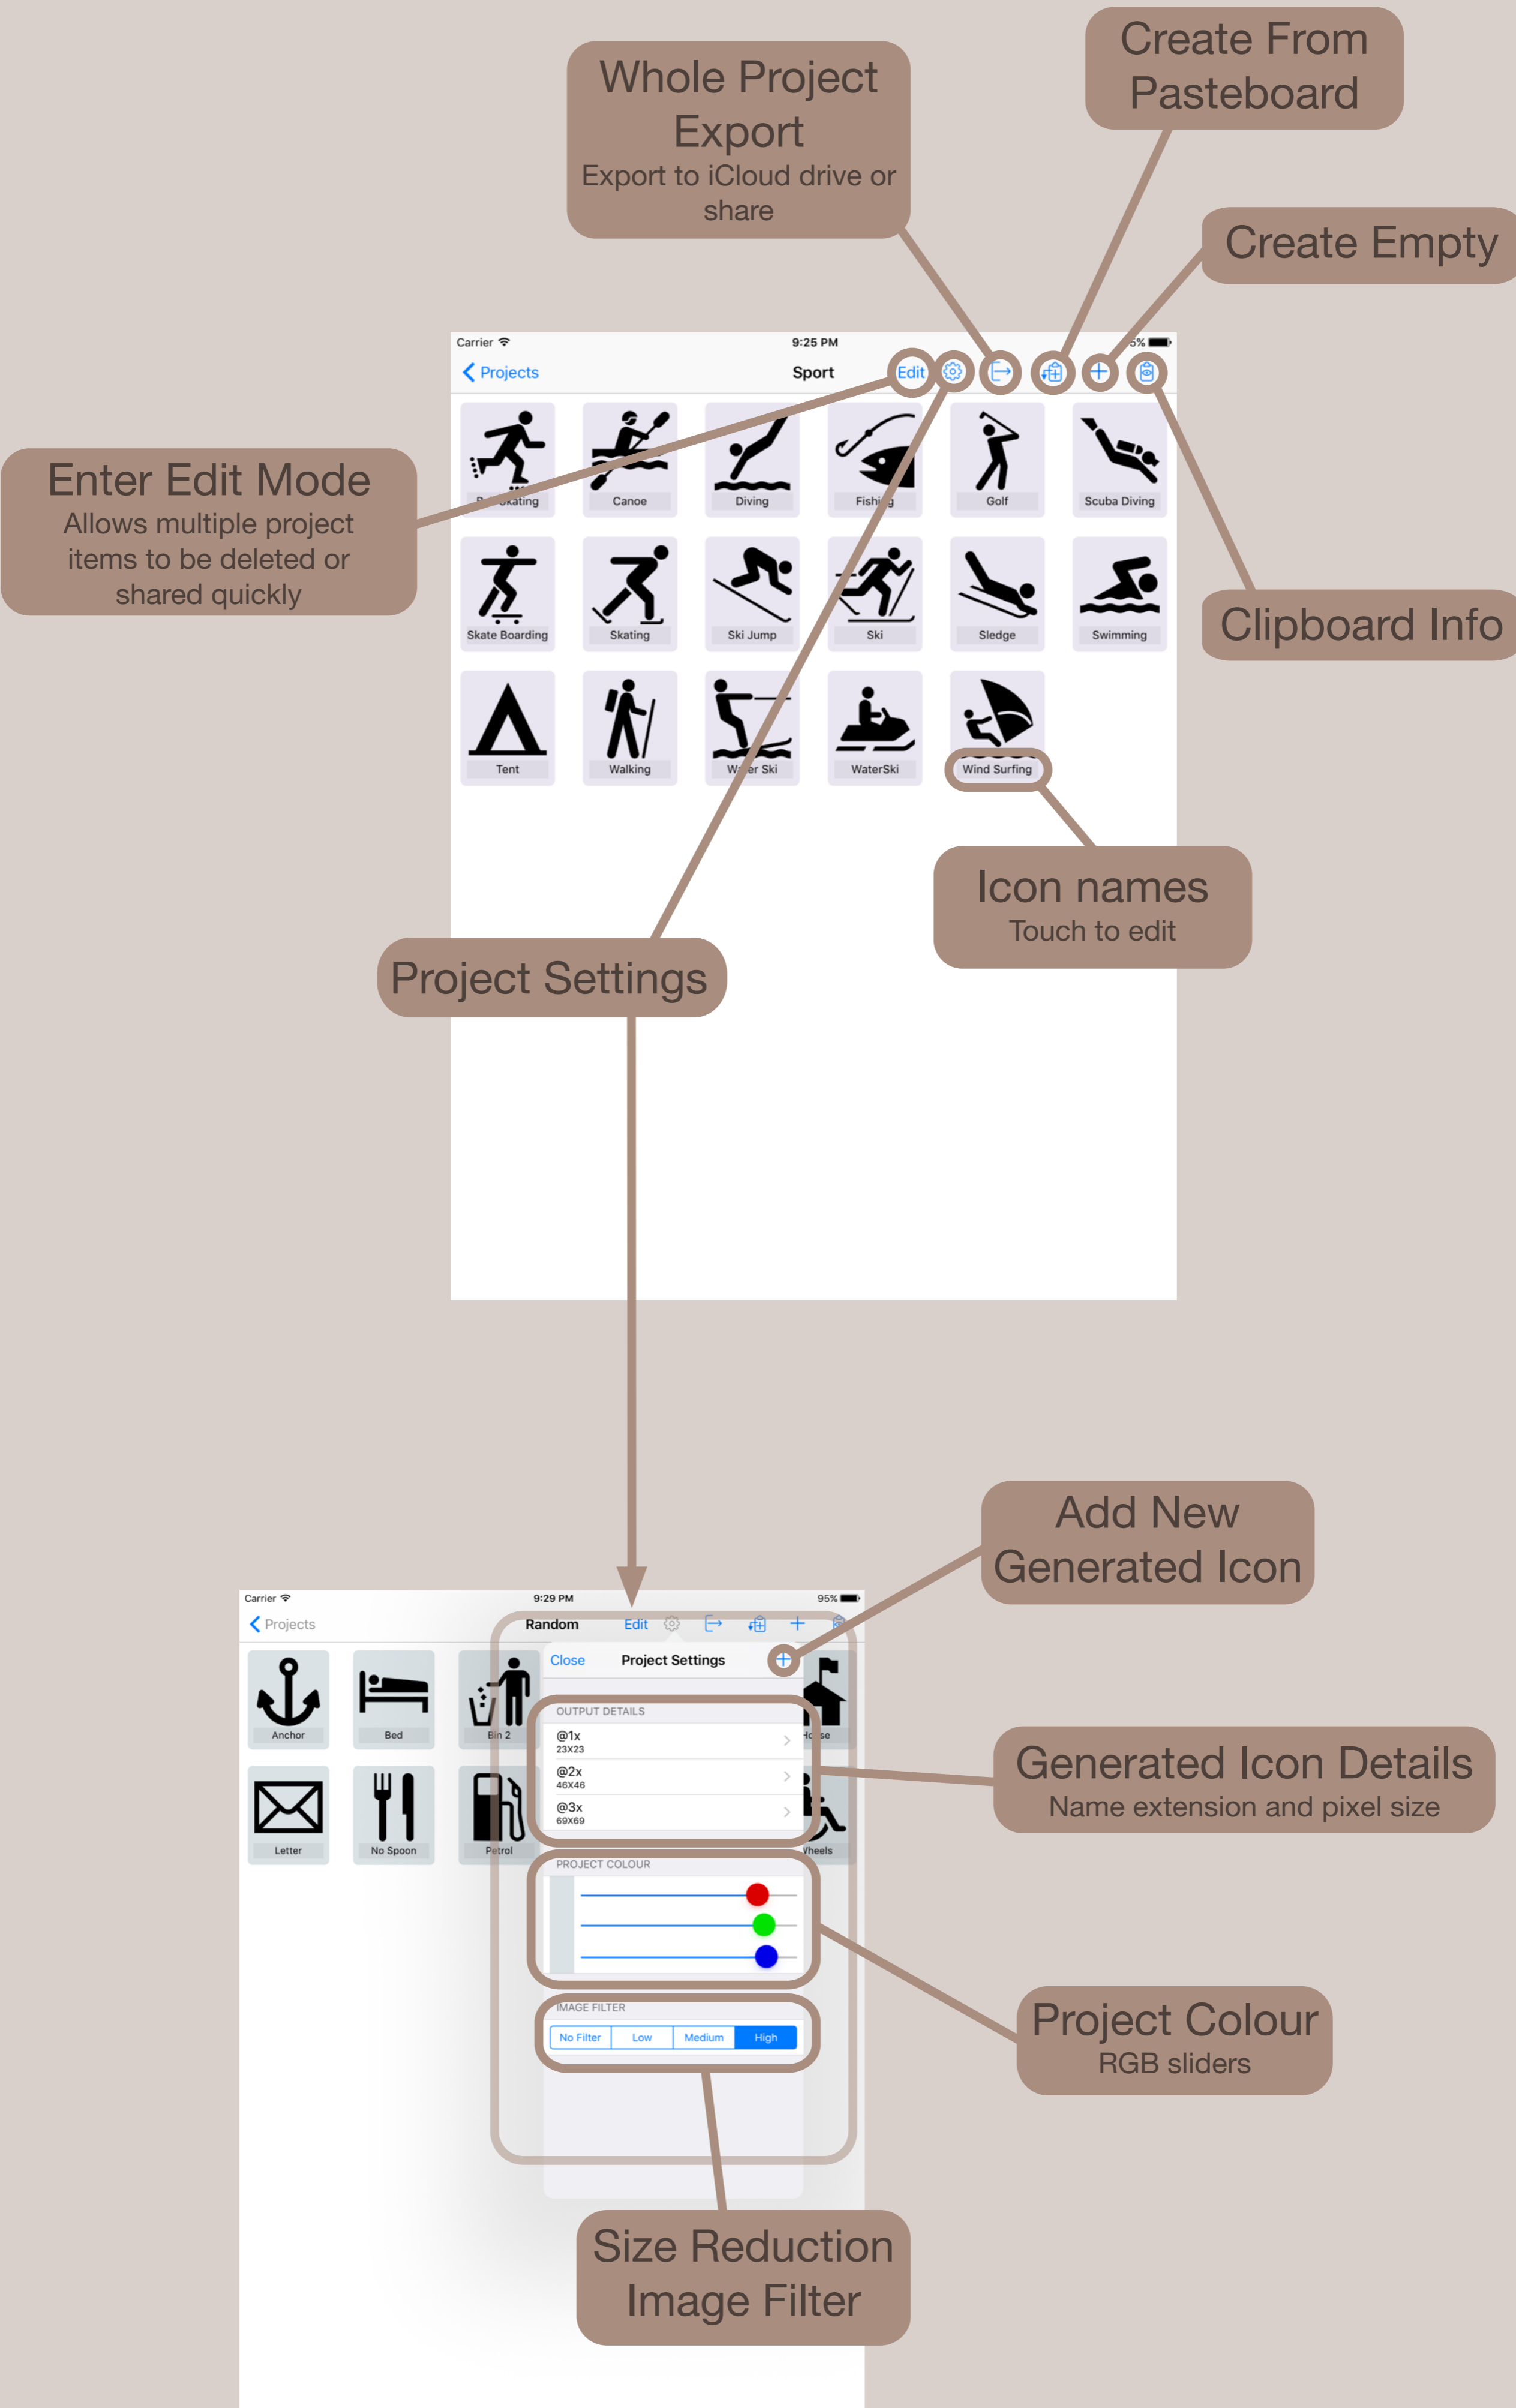

IconWorkflow

Quick help guide

Project Browser

Project Editor

Support

IconWorkflow
Comments and
Feature Requests

iconworkflow_ideas@codeape.biz

IconWorkflow
Bugs, Problems and
Help